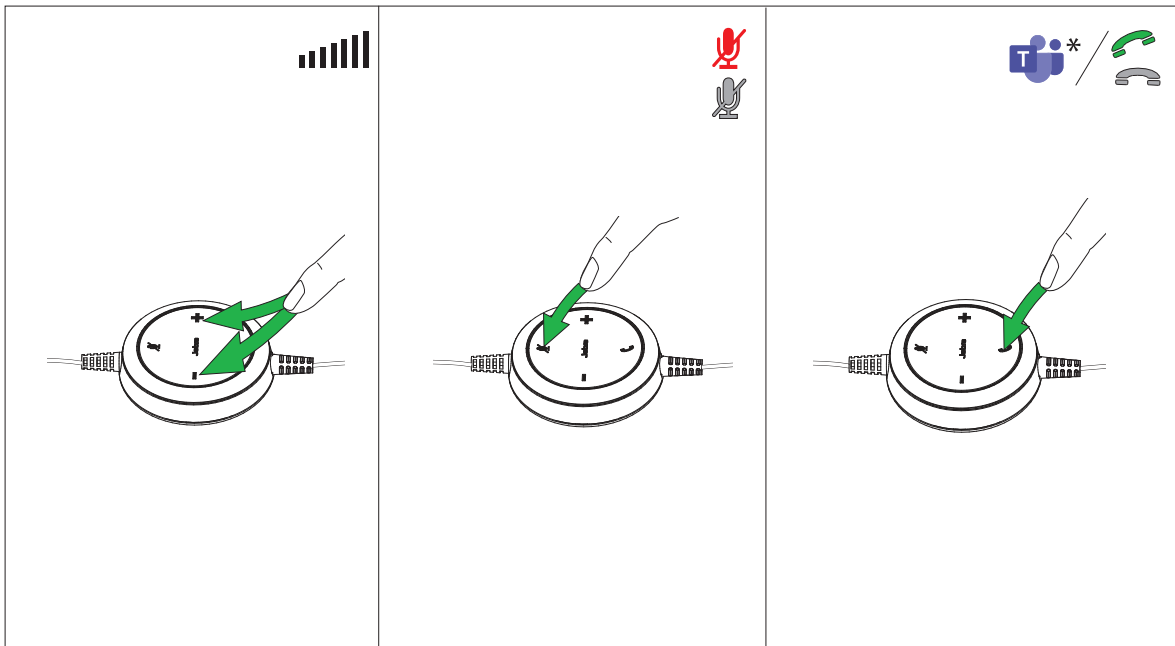

Jabra Evolve™ 20/20SE headset

Quick start guide

NOTE: USB-C connection is optimized for computers. USB-C connection with a mobile phone or tablet may give reduced performance.

*requires Microsoft Teams headset variant