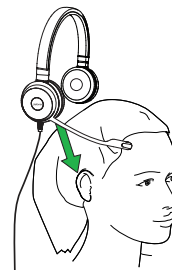

Jabra Evolve™ 20/20SE headset

Quick start guide

NOTE: USB-C connection is optimized for computers. USB-C connection with a mobile phone or tablet may give reduced performance.

*requires Microsoft Teams headset variant