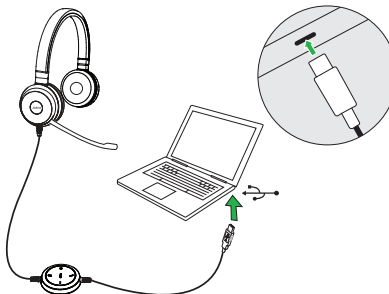

Jabra Evolve™ 20/20SE headset

Quick start guide

NOTE: USB-C connection is optimized for computers. USB-C connection with a mobile phone or tablet may give reduced performance.

*requires Microsoft Teams headset variant