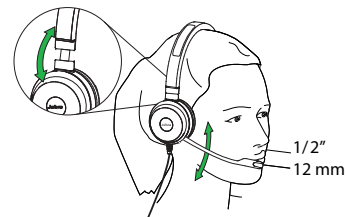

Jabra Evolve™ 20/20SE headset

Quick start guide

NOTE: USB-C connection is optimized for computers. USB-C connection with a mobile phone or tablet may give reduced performance.

*requires Microsoft Teams headset variant